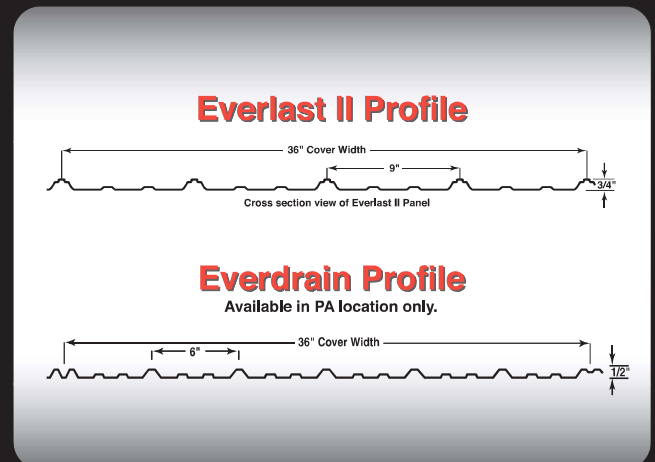

Light Gauge

Exposed Fastener Color Guide

Colors	OMNI™	LYNX	Economy
Ash Gray	☒	☒	☐
Beige	☒	☒	☐
Black	☒	☒	☐
Brite White	☒	☒	☒
Bronze	☒	☒	☐
Brown	☒	☒	☒
Burgundy	☒	☒	☐
Charcoal	☒	☒	☐
Clay	☒	☒	☐
Crimson Red	☒	☐	☐
Heron Blue	☒	☐	☐
Ivy	☒	☒	☒
Light Stone	☒	☒	☐
Ocean Blue	☒	☒	☐
Patina Green	☒	☒	☐
Red	☒	☒	☒
Slate	☒	☒	☐
Tan	☒	☒	☐

Four locations to serve you!

Mid-Atlantic

10 Enterprise Court
Lebanon, PA 17042
Phone: (717) 270-6554
Fax: (717) 270-6569

Midwest

7180 N 050 E
Howe, IN 46746
Phone: (260) 562-3783
Fax: (260) 562-3738

Central

161 Grand Valley Ave
Orwell, OH 44076
Phone: (440) 375-1030
Fax: (440) 437-7874